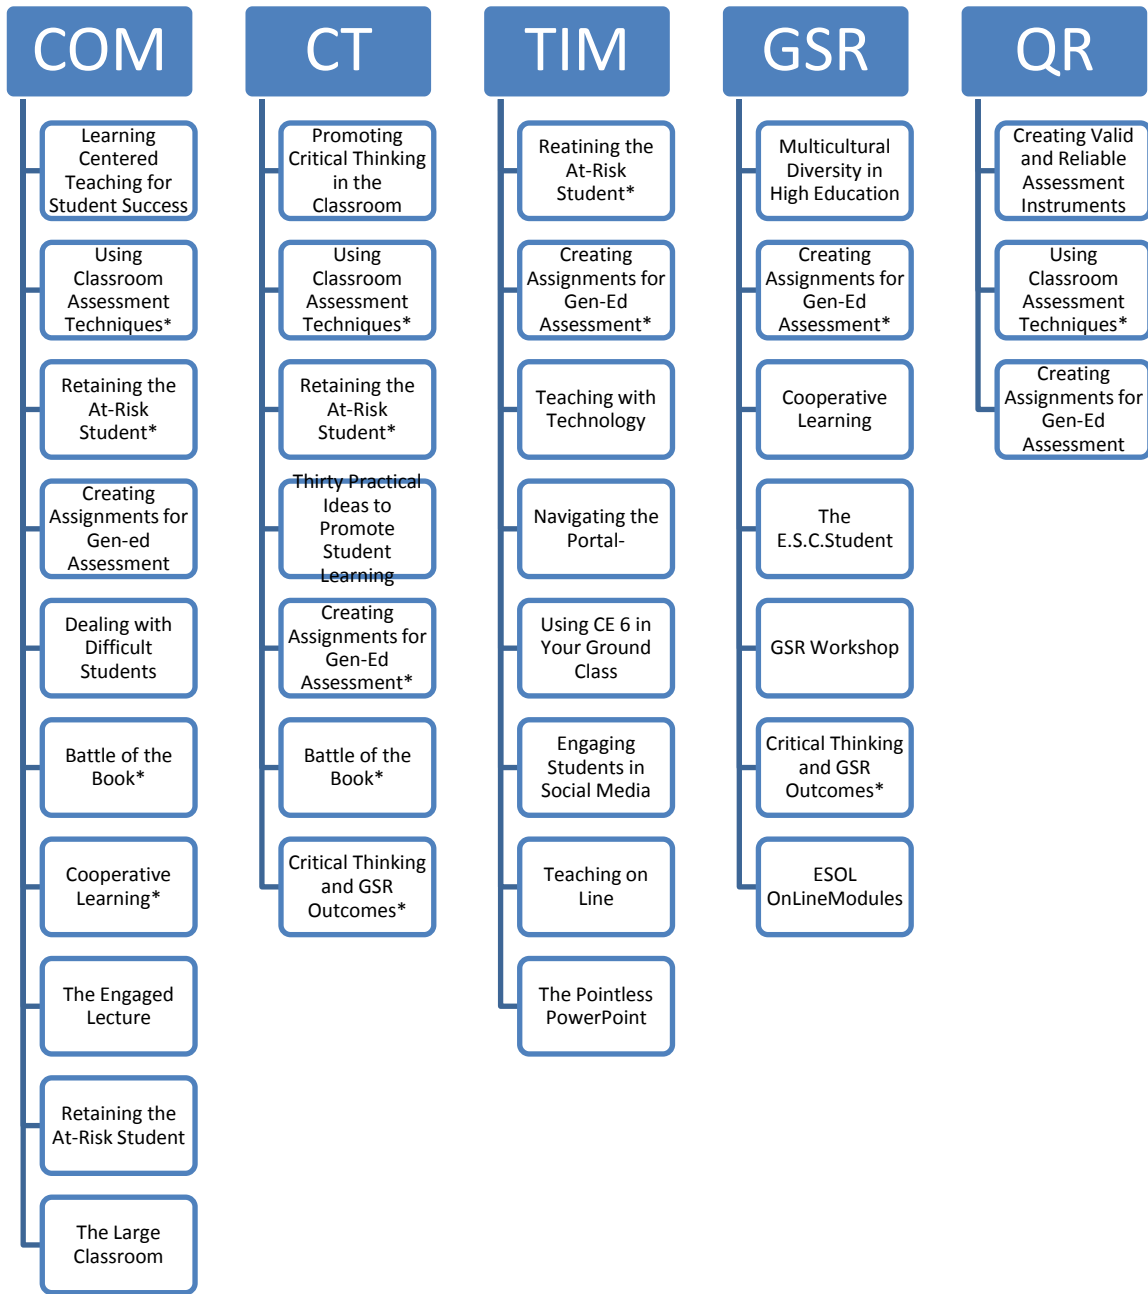

Fall 2010: Professional Development /TLC Workshops that Address GE Competencies

: *Items fulfill more than one competency.